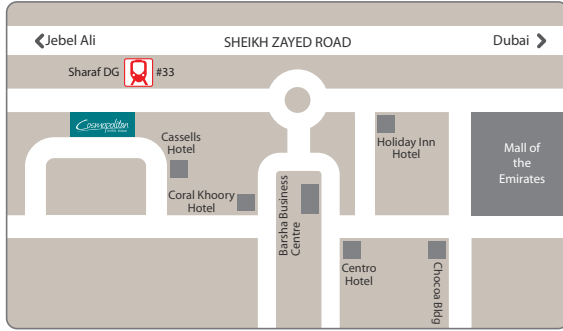

خريطة موقع فندق كوزموبوليتان دبي (هاتف: ٢٢ ٢٢ ٣٧٦ ٠٤)  
الموقع على جهاز الملاحة: "E 55°11'25.55" N 25°06'46.67"

Location Map for the Cosmopolitan Hotel Dubai (Tel: 04 376 22 22)  
GPS Locator details: "N 25°06'46.67" E 55°11'25.55"

## 1. Sheikh Zayed Road

### A. From Dubai:

- Pass Mall of Emirates, take Exit 36-Al Hassa Road.
- Stay on the left lane to take the tunnel that takes you under Sheikh Zayed Road.
- Once get out of tunnel, stay on the right, pass the Media Rotana Hotel until you reach a traffic light.
- At the traffic light, go left. You will pass a first set of traffic light (dedicated to pedestrians only). Continue until you reach the 2nd set of traffic lights.
- Once you reach the 2nd set of traffic lights, go left.
- In 200 m, you will find a bridge. Drive to the right of the bridge (please don't take the bridge), take the first right (small road).
- 50 meters ahead, take the first left and drive along the small road. The road curves to the right.
- In 100 meters you will find the Cosmopolitan Hotel on your left.

## 2. From Al Ain & Emirates Road

- When you reach the Arabian Ranches/Motor City interchange, go towards Al Khail Road.
- Once you reach the Al Khail round about, go left towards Abu Dhabi.
- Drive for 2km and Exit to the right towards Palm Jumeirah.
- Pass The Emirates ID building and the EPPCO station, drive on the right of the bridge (please don't take the bridge).
- At the traffic light, go right towards Al Barsha.
- You will pass a first set of traffic light (dedicated to pedestrians only). Continue until you reach the 2nd set of traffic lights.
- Once you reach the 2nd set of traffic lights, go left.
- In 200m, you will find a bridge. Drive to the right of the bridge (please don't take the bridge), take the first right (small road).
- 50 meters ahead, take the first left and drive along the small road. The road curves to the right.
- Within 100 meters, you will find the Cosmopolitan Hotel on your left.