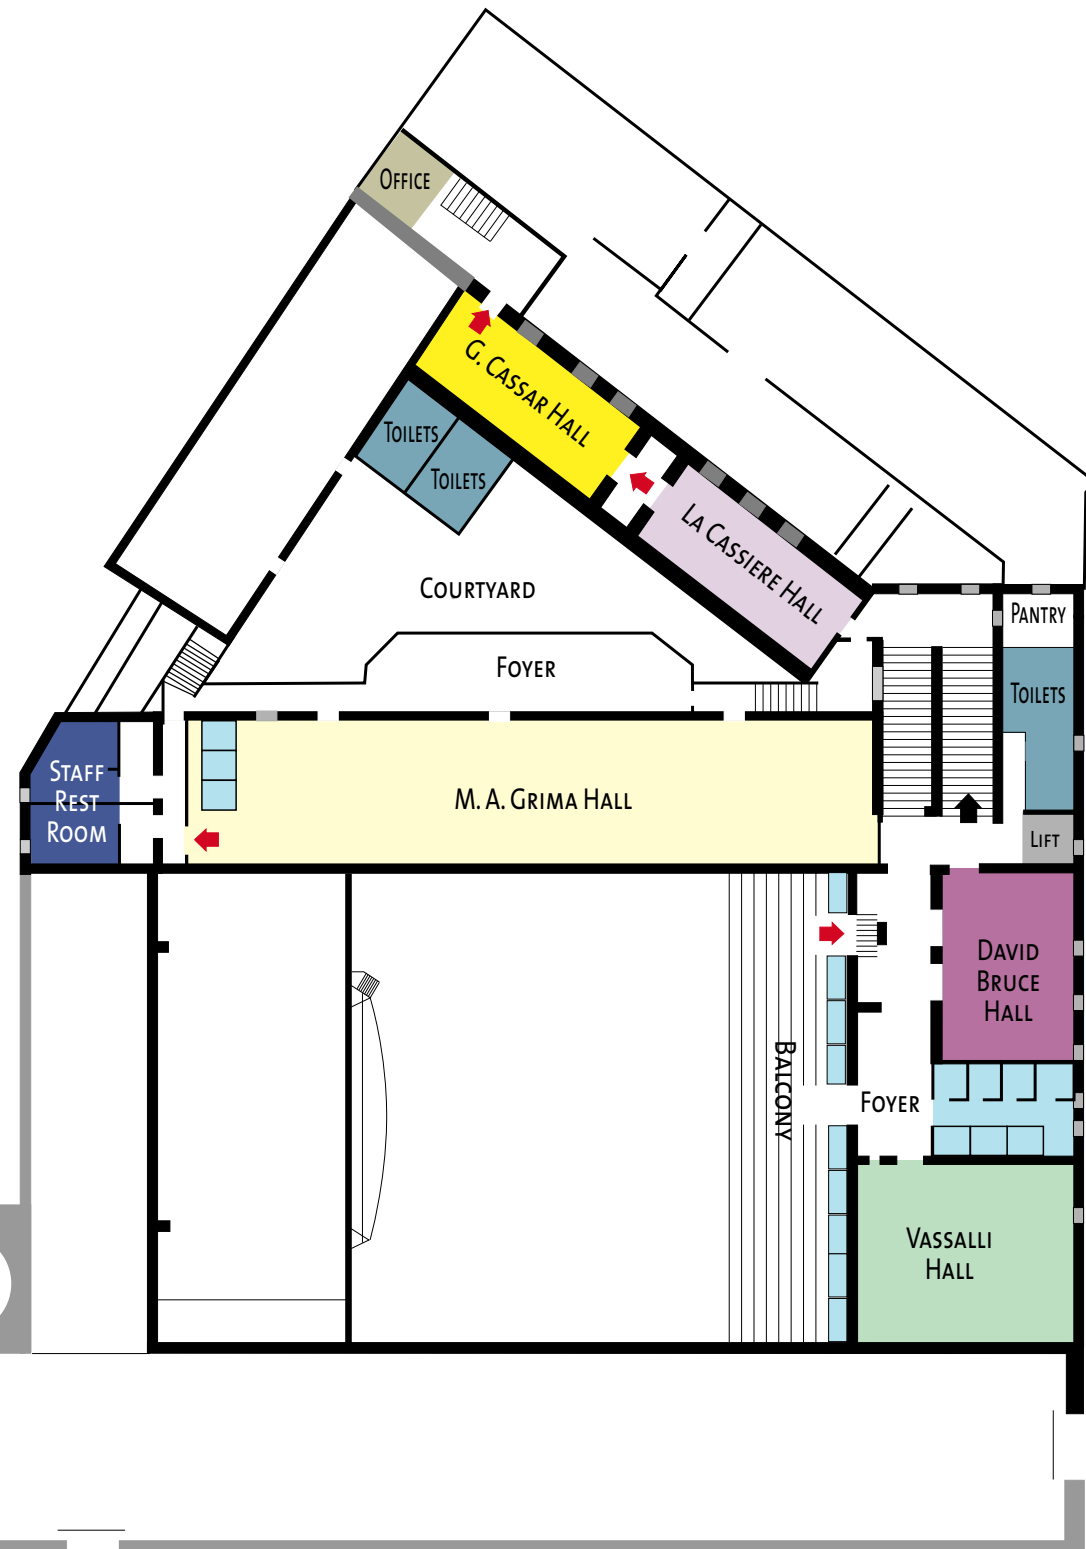

**MEDITERRANEAN CONFERENCE CENTRE  
VALLETTA - MALTA**

Hall	Delegates on tables with Microphones		Capacity		Interpretation Facilities	Dimensions in Metres
	Stalls	Tables	Theatre Style	Cocktail		
Republic Hall	Stalls 200		1400	-	6 languages	26 x 28
Mizzi Hall	-		275	-	-	15 x 20
Temi Zammit Hall	Stalls 60		230	-	5 languages	20 x 9
Michel' Angelo Grima	250		450	500	6 languages	40 x 9
Vassalli Hall	70		150	-	5 languages	14 x 11
David Bruce	35		90	-	3 languages	12 x 9
Sacra Infermeria	available on request		-	2,500	1,500	155 x 11
La Valette Hall	-		-	1,500	900	150 x 10
La Cassiere Hall	30		-	100	60	13 x 6
G Cassar Hall	30		-	100	60	13 x 6
Cotoner Hall	60		200	250	100	26 x 7
Syndicate Rooms 2-4, 6-9, 11						
Stage (15 x 12m)						
Orchestra Pit						
Malta Experience						

	Staff Rest Room		Office
	Toilets		SI Booths
	Fire Exits		

FIRST FLOOR