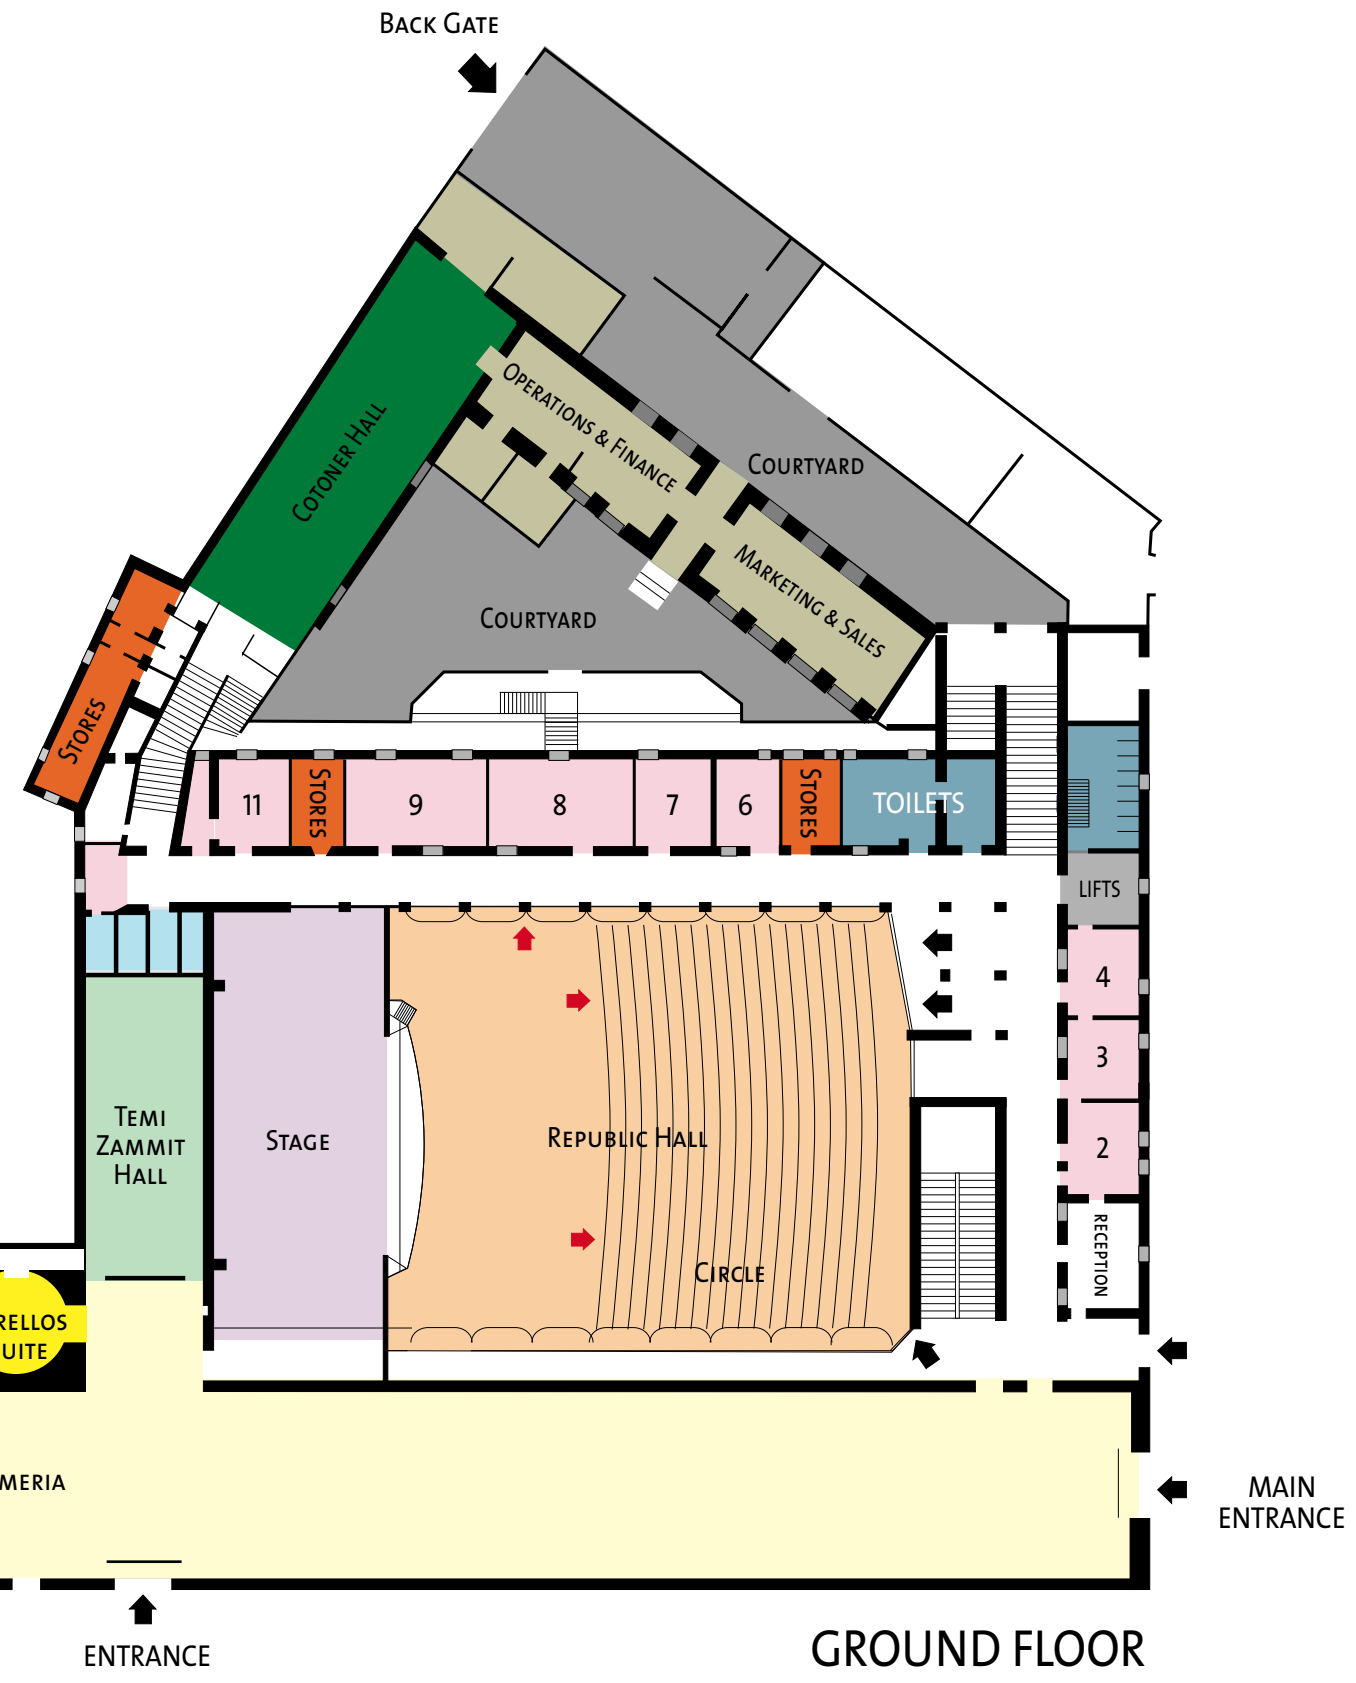

MEDITERRANEAN CONFERENCE CENTRE VALLETTA - MALTA

Hall	Delegates on tables with Microphones	Capacity Theatre Style	Cocktail	Banquet	Interpretation Facilities	Dimensions in Metres
Republic Hall	Stalls 200	1400	-	-	6 languages	26 x 28
Mizzi Hall	-	275	-	-	-	15 x 20
Temi Zammit Hall	Stalls 60	230	-	-	5 languages	20 x 9
Michel' Angelo Grima	250	450	500	250	6 languages	40 x 9
Vassalli Hall	70	150	-	-	5 languages	14 x 11
David Bruce	35	90	-	-	3 languages	12 x 9
Sacra Infermeria	available on request	-	2,500	1,500	-	155 x 11
La Valette Hall	-	-	1,500	900	-	150 x 10
La Cassiere Hall	30	-	100	60	-	13 x 6
G Cassar Hall	30	-	100	60	-	13 x 6
Cotoner Hall	60	200	250	100	-	26 x 7
Syndicate Rooms 2-4, 6-9, 11						
Stage (15 x 12m)						
Orchestra Pit						
Perellos Suite						

Offices	Stores
Toilets	
SI Booths	
Fire Exits	

GROUND FLOOR